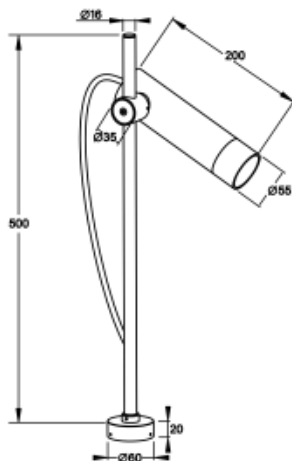

<https://uni-luce.com>
+39 339 505 5880
info@uni-luce.com

Via Monselice, 26, 20832 Desio
MB, Italy

FILA 6 M PRO POLE BASE

Available colors:

- 8278-B-BR-6-500
- 8278-DGR-BR-6-500
- 8278-GR-BR-6-500

Beam angle: 15° 24° 36° 50°
LED Color: 2700K 3000K 4000K 6000K
Lamp Power: 1x6.3W
CRI: 90
Lamp Lumen: 735lm
Material: aluminium, brass
Location: Exterior lamps
Fixation: Exterior
Installation: Floodlight
Product dimension: diam55xL200xH500mm
Input: 220-240V 50/60HZ
IP: 66
Class: III
DIM Option: DALI RGB DMX PWM RGBW
IK: 08

<https://uni-luce.com>

+39 339 505 5880

info@uni-luce.com

Via Monselice, 26, 20832 Desio

MB, Italy

FILA, subtle, elegant and special: these are the keywords that describe the FILA perfectly. FILA with its slim long headed shape, excels in light output and quality, ideal for walkway lighting or other landscape applications. FILA is easy and flexible to use thanks to the adjustable head, designed to provide optimal cooling and eliminate glare. Brushed brass elements enriches the design effect. The FILA collection comes in 2 sizes with 2W and 6W for option. Different installation variants are available for choice.