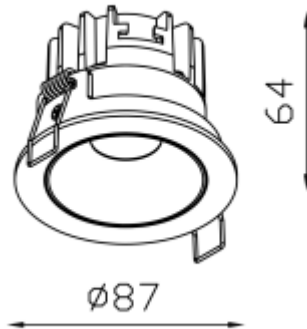

## FLOX 12 M ADJUST

Available colors:

- 20013-WW12AD
- 20013-BW12AD
- 20013-WB12AD
- 20013-WG12AD
- 20013-BG12AD

Beam angle: 15° 25° 36°  
LED Color: 2700K 3000K 4000K 6000K  
Lamp Power: 12W  
CRI: 90  
Lamp Lumen: 967lm  
Material: aluminium  
Location: Interior  
Fixation: Ceiling  
Installation: Recessed  
Product dimension: D87x64mm  
Cut hole size: D82mm  
Input: 220-240V 50/60HZ  
IP: 44  
Class: III  
DIM Option: DALI TRIAC 1-10V DTW