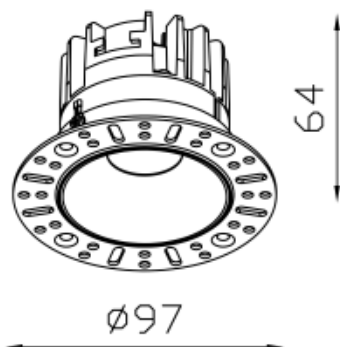

Available colors:

○ 20014-W12TR

● 20014-B12TR

● 20014-G12TR

Beam angle: 15° 25° 36°

LED Color: 2700K 3000K 4000K 6000K

Lamp Power: 12W

CRI: 90

Lamp Lumen: 967lm

Material: aluminium

Location: Interior

Fixation: Ceiling

Installation: Recessed

Product dimension: D97x64mm

Cut hole size: D70mm

Input: 220-240V 50/60HZ

IP: 44

Class: III

DIM Option: DALI TRIAC 1-10V DTW