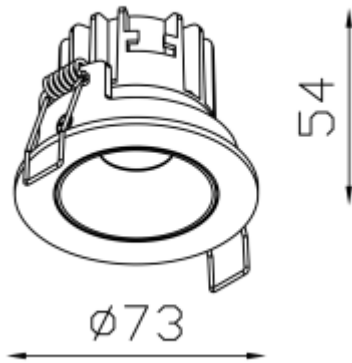

<https://uni-luce.com>
+39 339 505 5880
info@uni-luce.com

Via Monselice, 26, 20832 Desio
MB, Italy

FLOX 6 S ADJUST

Available colors:

- 20010-WW6AD
- 20010-BW6AD
- 20010-WB6AD
- 20010-WG6AD
- 20010-BG6AD

Beam angle:	15° 25° 36°
LED Color:	2700K 3000K 4000K 6000K
Lamp Power:	6W
CRI:	90
Lamp Lumen:	468lm
Material:	aluminium
Location:	Interior
Fixation:	Ceiling
Installation:	Recessed
Product dimension:	D73x54mm
Cut hole size:	D68mm
Input:	220-240V 50/60HZ
IP:	44
Class:	III
DIM Option:	DALI TRIAC 1-10V DTW