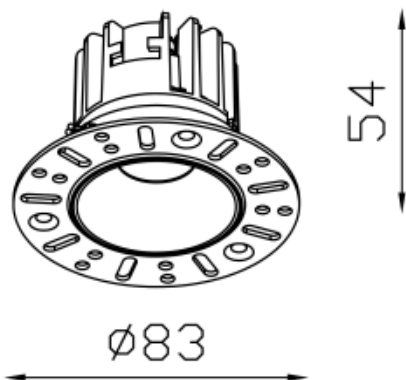

## FLOX 6 S TRIMLESS

Available colors:

○ 20011-W6TR

● 20011-B6TR

● 20011-G6R

Beam angle: 15° 25° 36°

LED Color: 2700K 3000K 4000K 6000K

Lamp Power: 6W

CRI: 90

Lamp Lumen: 468lm

Material: aluminium

Location: Interior

Fixation: Ceiling

Installation: Recessed

Product dimension: D83x54mm

Cut hole size: D55mm

Input: 220-240V 50/60HZ

IP: 44

Class: III

DIM Option: DALI TRIAC 1-10V DTW

<https://uni-luce.com>

+39 339 505 5880

[info@uni-luce.com](mailto:info@uni-luce.com)

Via Monselice, 26, 20832 Desio