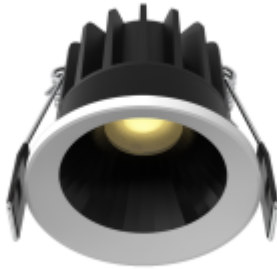

## FLOXA 6 S

Available colors:

- 20003-WW6
- 20003-BW6
- 20003-WB6
- 20003-WG6
- 20003-BG6

Beam angle: 15° 25° 36°  
LED Color: 2700K 3000K 4000K 6000K  
Lamp Power: 6W  
CRI: 90  
Lamp Lumen: 477lm  
Material: aluminium  
Location: Interior  
Fixation: Ceiling  
Installation: Recessed  
Product dimension: D60x52mm  
Cut hole size: D55mm  
Input: 220-240V 50/60HZ  
IP: 44  
Class: III  
DIM Option: DALI TRIAC 1-10V DTW