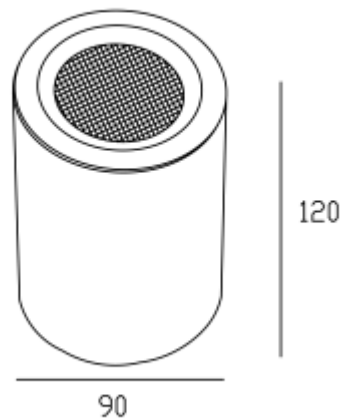

Material:

aluminium

Location:

Interior

Fixation:

Ceiling

Installation:

Surface

Product dimension:

diam90x120mm

Input:

220-240V 50/60HZ

IP:

65

Class:

III

DIM Option:

DALI TRIAC 1-10V DTW

<https://uni-luce.com>

+39 339 505 5880

info@uni-luce.com

Via Monselice, 26, 20832 Desio

MB, Italy

FOCUS is the simple example of minimalism and functionality. The perfect light with many different beam angle options. The collection comes in 3 sizes with 7W, 12W and 15W. IP65 makes it possible to use the lamp for wet zones where additional water resistance is required.