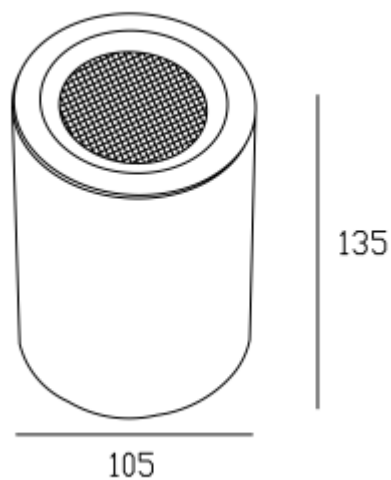

<https://uni-luce.com>
+39 339 505 5880
info@uni-luce.com

Via Monselice, 26, 20832 Desio
MB, Italy

FOCUS 15 L 105

| | |
|--------------------|---------------------------------------------------------------------------------------|
| Available colors: | <input type="radio"/> 23228-W15-105 <input checked="" type="radio"/> 23228-B15-105 |
| Beam angle: | 15° 24° 38° 60° |
| LED Color: | 2700K 3000K 4000K 6000K |
| Lamp Power: | 15W |
| CRI: | 90 |
| Lamp Lumen: | 1200lm |
| Material: | aluminium |
| Location: | Interior |
| Fixation: | Ceiling |
| Installation: | Surface |
| Product dimension: | diam105x135mm |
| Input: | 220-240V 50/60HZ |
| IP: | 65 |
| Class: | III |
| DIM Option: | DALI TRIAC 1-10V DTW |

<https://uni-luce.com>

+39 339 505 5880

info@uni-luce.com

Via Monselice, 26, 20832 Desio

MB, Italy

FOCUS is the simple example of minimalism and functionality. The perfect light with many different beam angle options. The collection comes in 3 sizes with 7W, 12W and 15W. IP65 makes it possible to use the lamp for wet zones where additional water resistance is required.