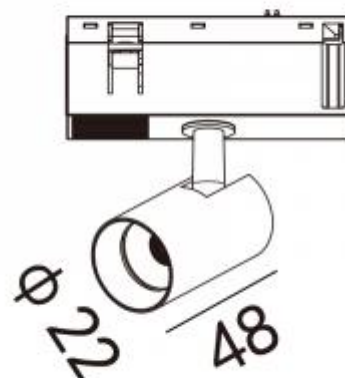

<https://uni-luce.com>

+39 339 505 5880

info@uni-luce.com

Via Monselice, 26, 20832 Desio

MB, Italy

FOCUS 2

Available colors:

- ☐ 512-W2-VD
- ☒ 512-B2-VD
- ☐ 512-G2-VD
- ☐ 512-CR2-VD
- ☐ 512-BZ2-VD
- ☐ 512-CD2-VD

Beam angle: 9° 13°

LED Color: 3000K

Lamp Power: 2W

Lamp Lumen: 162lm

Location: Interior

Product dimension: 22x48mm

IP: 20

Class: III

Voltage: 48V