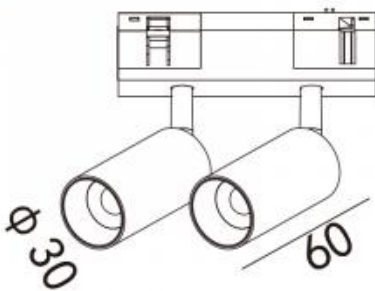

Product dimension: 30x60mm

IP: 20

Class: III

Voltage: 48V

<https://uni-luce.com>

+39 339 505 5880

[info@uni-luce.com](mailto:info@uni-luce.com)

Via Monselice, 26, 20832 Desio