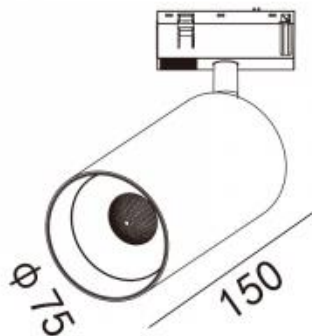

● 512-B35-VD

● 512-G35-VD

○ 512-CR35-VD

○ 512-BZ35-VD

○ 512-CD35-VD

Beam angle: 20° 50°

LED Color: 3000K

Lamp Power: 35W

Lamp Lumen: 3770lm

Location: Interior

Product dimension: 75x150mm

IP: 20

Class: III

Voltage: 48V

<https://uni-luce.com>

+39 339 505 5880

info@uni-luce.com

Via Monselice, 26, 20832 Desio

MB, Italy

The NIX system is a compact low voltage (48V) track system in which LED lighting fixtures are mounted by click mechanism. It has no limitations in terms of length and allows create configurations from the ceiling to the walls. Tracks can be built-in, laid-on, or suspended. Thanks to special installation brackets NIX built-in track can be installed after all necessary maintenance. NIX ON Track have different installation methods including recessed, surface mounting and suspending. In the NIX lighting system, you can easily change the number of lighting fixtures and their arrangements, creating new lighting patterns in the room. Thanks to great variety of lamps, NIX system can match any interior style. A special click mechanism ensures reliable fixation of the lighting fixtures in the track. Brightness adjustment, management via the DALI protocol, or 1-10V.