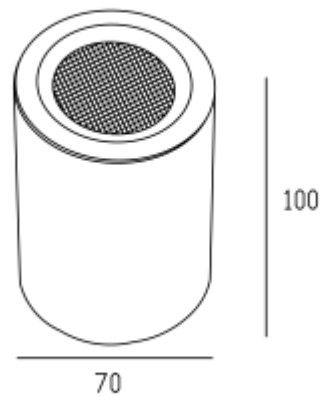

Lamp Power:

7W

CRI:

90

Lamp Lumen:

560lm

Material:

aluminium

Location:

Interior

Fixation:

Ceiling

Installation:

Surface

Product dimension:

diam70x100mm

<https://uni-luce.com>

+39 339 505 5880

[info@uni-luce.com](mailto:info@uni-luce.com)

Via Monselice, 26, 20832 Desio

MB, Italy

FOCUS is the simple example of minimalism and functionality. The perfect light with many different beam angle options. The collection comes in 3 sizes with 7W, 12W and 15W. IP65 makes it possible to use the lamp for wet zones where additional water resistance is required.