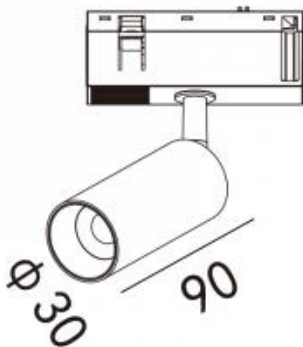

Lamp Lumen: 671lm

Location: Interior

Product dimension: 30x60mm

IP: 20

Class: III

Voltage: 48V

<https://uni-luce.com>

+39 339 505 5880

info@uni-luce.com

Via Monselice, 26, 20832 Desio

MB, Italy

The NIX system is a compact low voltage (48V) track system in which LED lighting fixtures are mounted by click mechanism. It has no limitations in terms of length and allows create configurations from the ceiling to the walls. Tracks can be built-in, laid-on, or suspended. Thanks to special installation brackets NIX built-in track can be installed after all necessary maintenance. NIX ON Track have different installation methods including recessed, surface mounting and suspending. In the NIX lighting system, you can easily change the number of lighting fixtures and their arrangements, creating new lighting patterns in the room. Thanks to great variety of lamps, NIX system can match any interior style. A special click mechanism ensures reliable fixation of the lighting fixtures in the track. Brightness adjustment, management via the DALI protocol, or 1-10V.