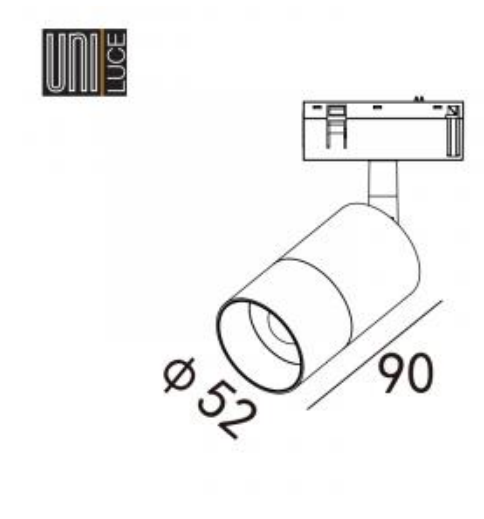

Product dimension:

52x90mm

IP:

20

Class:

III

Voltage:

48V

<https://uni-luce.com>

+39 339 505 5880

info@uni-luce.com

Via Monselice, 26, 20832 Desio

MB, Italy

The NIX system is a compact low voltage (48V) track system in which LED lighting fixtures are mounted by click mechanism. It has no limitations in terms of length and allows create configurations from the ceiling to the walls. Tracks can be built-in, laid-on, or suspended. Thanks to special installation brackets NIX built-in track can be installed after all necessary maintenance. NIX ON Track have different installation methods including recessed, surface mounting and suspending. In the NIX lighting system, you can easily change the number of lighting fixtures and their arrangements, creating new lighting patterns in the room. Thanks to great variety of lamps, NIX system can match any interior style. A special click mechanism ensures reliable fixation of the lighting fixtures in the track. Brightness adjustment, management via the DALI protocol, or 1-10V.