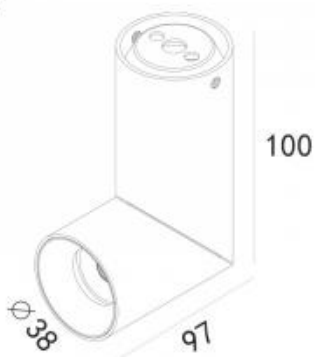

Product dimension:

38x97x100mm

Input:

220-240V 50\60Hz

IP:

20

Class:

I

DIM Option:

ON/OFF TRIAC

<https://uni-luce.com>

+39 339 505 5880

info@uni-luce.com

Via Monselice, 26, 20832 Desio

MB, Italy

GLANCE is one of the most unexpected member of UNI LUCE collection: rotating function makes it possible to focus the lighting in accordance with project requirements. Two sizes are available for choice.