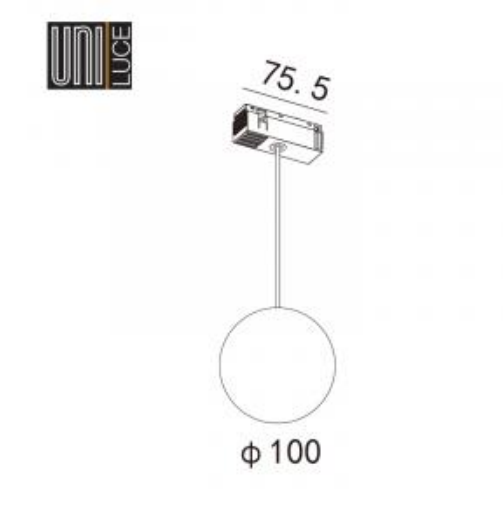

<https://uni-luce.com>
+39 339 505 5880
info@uni-luce.com

Via Monselice, 26, 20832 Desio
MB, Italy

GLOBE P 4

Available colors:

○ 525-FG4P-VD

Beam angle:

0°

LED Color:

3000K

Lamp Power:

4,5W

Location:

Interior

Product dimension:

100mm

IP:

20

Class:

III

Voltage:

48V