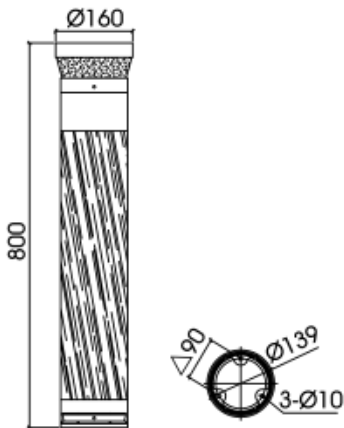

<https://uni-luce.com>
+39 339 505 5880
info@uni-luce.com

Via Monselice, 26, 20832 Desio
MB, Italy

GLORIA 10 800

Available colors:	<input type="radio"/> 20137-LW10-800 <input type="radio"/> 20137-DW10-800
Beam angle:	/°
LED Color:	2700K 3000K 4000K 6000K
Lamp Power:	10W
CRI:	90
Lamp Lumen:	810lm
Material:	aluminium, PC
Location:	Exterior
Fixation:	Bollards
Installation:	Exterior
Product dimension:	Ø160xH800mm
Input:	220-240V 50/60HZ
IP:	65
Class:	I
DIM Option:	DALI TRIAC
IK:	08