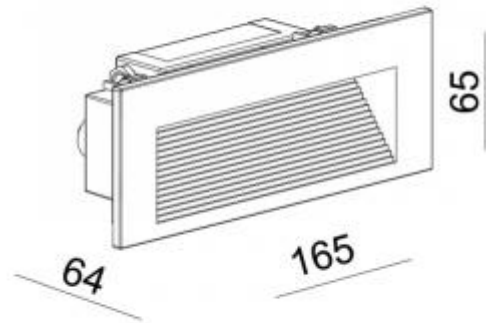

<https://uni-luce.com>
+39 339 505 5880
info@uni-luce.com

Via Monselice, 26, 20832 Desio
MB, Italy

GUIDE A 3

Available colors:

- 1545-B3
- 1545-W3
- 1545-GR3
- 1545-DGR3

Beam angle:	Asymmetric°
LED Color:	3000K 4000K 5000K
Lamp Power:	12X0.29W
Lamp Lumen:	397lm
Material:	die-casting powder coating aluminum, glass
Location:	Exterior
Fixation:	Wall
Installation:	Recessed
Product dimension:	L165 x 62 x 37mm
Input:	220-240V 50/60HZ
IP:	67
Class:	I
IK:	08

<https://uni-luce.com>

+39 339 505 5880

info@uni-luce.com

Via Monselice, 26, 20832 Desio

MB, Italy

Our GUIDE is a very popular wall recessed fixture for guidance light in hallways and staircases, facades and pathways. Available with trim or mounted flush in the wall, perfect for usage in residential applications. The collection is enriched by the SHINE version with extremely uniform light. In addition, PATH collection with asymmetrical lens will give more lighting solutions for any project requirement.