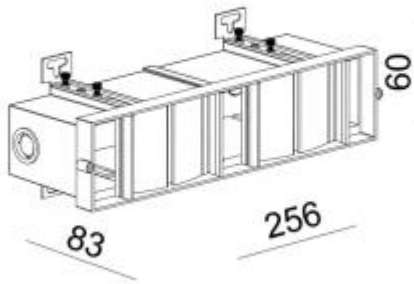

<https://uni-luce.com>
+39 339 505 5880
info@uni-luce.com

Via Monselice, 26, 20832 Desio
MB, Italy

GUIDE MOUNTING BOX L

Available colors:

● 1084-B

Beam angle:

0°

Material:

PVC

Location:

Exterior

Fixation:

Wall

Installation:

Recessed

Product dimension:

L256 x W83 x H60mm