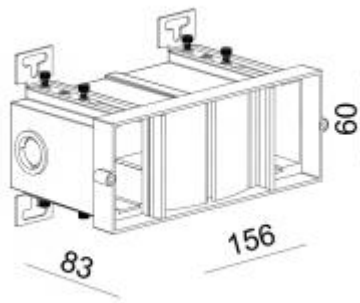

<https://uni-luce.com>

+39 339 505 5880

info@uni-luce.com

Via Monselice, 26, 20832 Desio

MB, Italy

GUIDE MOUNTING BOX S

Available colors:

● 1083-B

Beam angle:

0°

Material:

PVC

Location:

Exterior

Fixation:

Wall

Installation:

Recessed

Product dimension:

L156 x W83 x H60mm