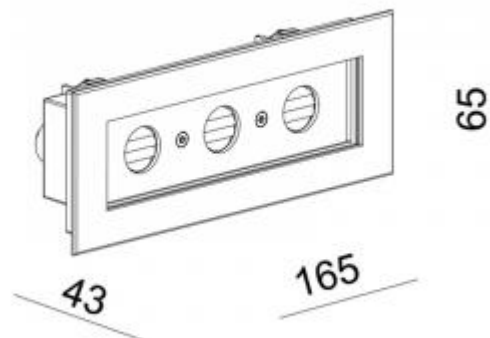

<https://uni-luce.com>
+39 339 505 5880
info@uni-luce.com

Via Monselice, 26, 20832 Desio
MB, Italy

GUIDE PATH 6 24V

Available colors:	● 1557-BSS5-VD
Beam angle:	Asymmetric°
LED Color:	3000K 4000K 6000K 5000K
Lamp Power:	3X2.3W
Lamp Lumen:	582lm
Material:	Stainless Steel, Glass
Location:	Exterior
Fixation:	Wall
Installation:	Recessed
Product dimension:	L165 x 62 x 37mm
Input:	24V DC
IP:	67
Class:	I
IK:	08

<https://uni-luce.com>

+39 339 505 5880

info@uni-luce.com

Via Monselice, 26, 20832 Desio

MB, Italy

Our GUIDE is a very popular wall recessed fixture for guidance light in hallways and staircases, facades and pathways. Available with trim or mounted flush in the wall, perfect for usage in residential applications. The collection is enriched by the SHINE version with extremely uniform light. In addition, PATH collection with asymmetrical lens will give more lighting solutions for any project requirement.