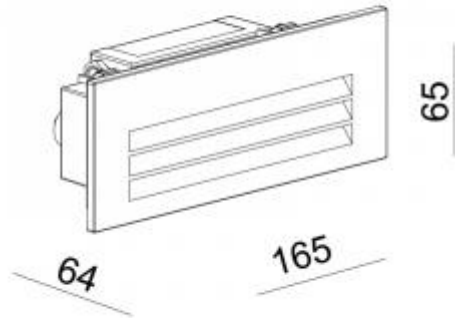

<https://uni-luce.com>
+39 339 505 5880
info@uni-luce.com

Via Monselice, 26, 20832 Desio
MB, Italy

GUIDE RASTER 4

Available colors:

- 1550-B4
- 1550-W4
- 1550-GR4
- 1550-DGR4

Beam angle:	ASYM°
LED Color:	3000K 4000K 6000K 5000K
Lamp Power:	18*0.24W
Lamp Lumen:	521lm
Material:	die-casting powder coating aluminum, glass
Location:	Exterior
Fixation:	Wall
Installation:	Recessed
Product dimension:	L165 x 62 x 37mm
Input:	220-240V 50/60HZ
IP:	67
Class:	I
IK:	08

<https://uni-luce.com>

+39 339 505 5880

info@uni-luce.com

Via Monselice, 26, 20832 Desio

MB, Italy

Our GUIDE is a very popular wall recessed fixture for guidance light in hallways and staircases, facades and pathways. Available with trim or mounted flush in the wall, perfect for usage in residential applications. The collection is enriched by the SHINE version with extremely uniform light. In addition, PATH collection with asymmetrical lens will give more lighting solutions for any project requirement