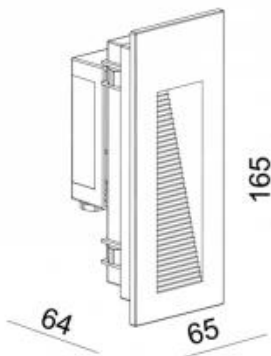

<https://uni-luce.com>
+39 339 505 5880
info@uni-luce.com

Via Monselice, 26, 20832 Desio
MB, Italy

GUIDE VERTICAL 5 A

Available colors:	<input type="radio"/> 1555-B5
	<input type="radio"/> 1555-W5
	<input checked="" type="radio"/> 1555-GR5
	<input checked="" type="radio"/> 1555-DGR5
Beam angle:	0°
LED Color:	3000K 4000K 6000K 5000K
Lamp Power:	1X4.5W
Lamp Lumen:	475lm
Material:	die-casting powder coating aluminum, glass
Location:	Exterior
Fixation:	Wall
Installation:	Recessed
Product dimension:	L165 x 62 x 37mm
Input:	220-240V 50/60HZ
IP:	67
Class:	I
IK:	08

<https://uni-luce.com>

+39 339 505 5880

info@uni-luce.com

Via Monselice, 26, 20832 Desio

MB, Italy

Our GUIDE is a very popular wall recessed fixture for guidance light in hallways and staircases, facades and pathways. Available with trim or mounted flush in the wall, perfect for usage in residential applications. The collection is enriched by the SHINE version with extremely uniform light. In addition, PATH collection with asymmetrical lens will give more lighting solutions for any project requirement.