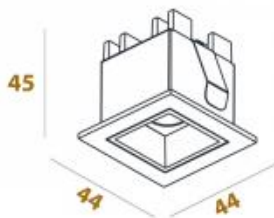

<https://uni-luce.com>
+39 339 505 5880
info@uni-luce.com

Via Monselice, 26, 20832 Desio
MB, Italy

ILLUSION 1

Available colors:	● 364-BB2 ○ 364-WB2
Beam angle:	30° 46°
LED Color:	2700K 3000K 4000K
LED power:	1x1W
Lamp Power:	1x2W 700mA
CRI:	90
Lamp Lumen:	250lm
Location:	Interior
Fixation:	Ceiling
Installation:	Recessed
Product dimension:	2x42mm
Cut hole size:	36x36mm
Input:	220-240V 50\60Hz
IP:	20
Class:	III
DIM Option:	ON/OFF DALI TRIAC DTW

<https://uni-luce.com>

+39 339 505 5880

info@uni-luce.com

Via Monselice, 26, 20832 Desio

MB, Italy

ILLUSION: The range includes an adjustable version with trim and a trimless solution. The ILLUSION WALL WASH is ideal for instance to emphasize an artwork on the wall. The specific design of the trimless luminaire grants the opportunity to install it either completely into the ceiling or semi-recessed, to evoke more expression into the room. Different colors are available for choice.