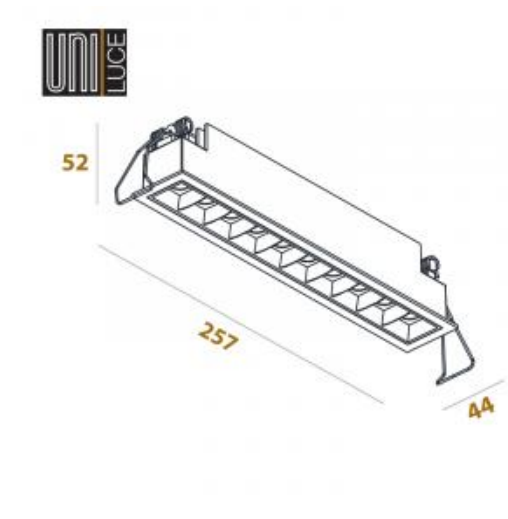

<https://uni-luce.com>
+39 339 505 5880
info@uni-luce.com

Via Monselice, 26, 20832 Desio
MB, Italy

ILLUSION 10

Available colors:	● 364-BB20 ○ 364-WB20
Beam angle:	30° 46°
LED Color:	2700K 3000K 4000K
LED power:	10x1W
Lamp Power:	10x2W 700mA
CRI:	90
Lamp Lumen:	2500lm
Location:	Interior
Fixation:	Ceiling
Installation:	Recessed
Product dimension:	257x44x52mm
Cut hole size:	250x36mm
Input:	220-240V 50\60Hz
IP:	20
Class:	III
DIM Option:	ON/OFF DALI TRIAC DTW

<https://uni-luce.com>

+39 339 505 5880

info@uni-luce.com

Via Monselice, 26, 20832 Desio

MB, Italy

ILLUSION: The range includes an adjustable version with trim and a trimless solution. The ILLUSION WALL WASH is ideal for instance to emphasize an artwork on the wall. The specific design of the trimless luminaire grants the opportunity to install it either completely into the ceiling or semi-recessed, to evoke more expression into the room. Different colors are available for choice.