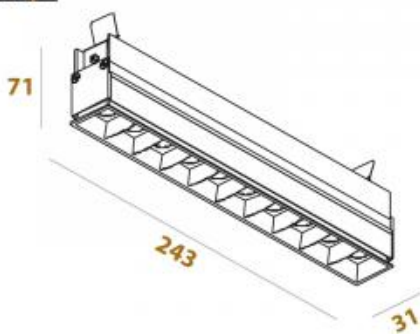

<https://uni-luce.com>

+39 339 505 5880

info@uni-luce.com

Via Monselice, 26, 20832 Desio

MB, Italy

ILLUSION 10 TRIMLESS

Available colors:

● 367-B20TR

○ 367-B20TR

Beam angle:

30°

LED Color:

2700K 3000K 4000K

LED power:

10x1W

Lamp Power:

10x2W 700mA

CRI:

90

Lamp Lumen:

2500lm

Location:

Interior

Fixation:

Ceiling

Installation:

Recessed

Product dimension:

363x31x80mm

Cut hole size:

257x50mm

Input:

220-240V 50\60Hz

IP:

20

Class:

III

DIM Option:

ON/OFF DALI TRIAC DTW