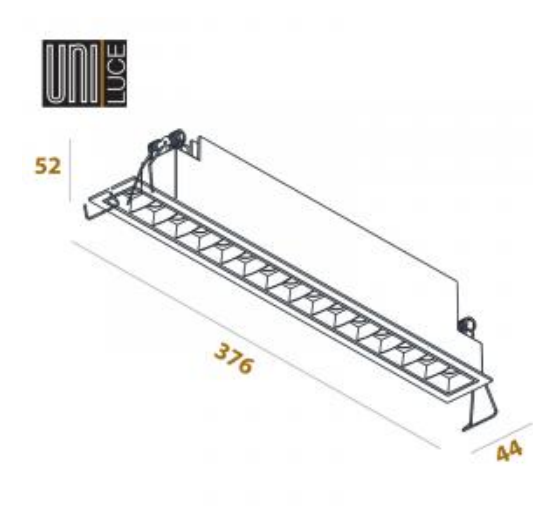

<https://uni-luce.com>
+39 339 505 5880
info@uni-luce.com

Via Monselice, 26, 20832 Desio
MB, Italy

ILLUSION 15

Available colors:	● 364-BB30 ○ 364-WB30
Beam angle:	30° 46°
LED Color:	2700K 3000K 4000K
LED power:	15x1W
Lamp Power:	15x2W 700mA
CRI:	90
Lamp Lumen:	3750lm
Location:	Interior
Fixation:	Ceiling
Installation:	Recessed
Product dimension:	376x44x52mm
Cut hole size:	369x36mm
Input:	220-240V 50\60Hz
IP:	20
Class:	III
DIM Option:	ON/OFF DALI TRIAC DTW

<https://uni-luce.com>

+39 339 505 5880

info@uni-luce.com

Via Monselice, 26, 20832 Desio

MB, Italy

ILLUSION: The range includes an adjustable version with trim and a trimless solution. The ILLUSION WALL WASH is ideal for instance to emphasize an artwork on the wall. The specific design of the trimless luminaire grants the opportunity to install it either completely into the ceiling or semi-recessed, to evoke more expression into the room. Different colors are available for choice.