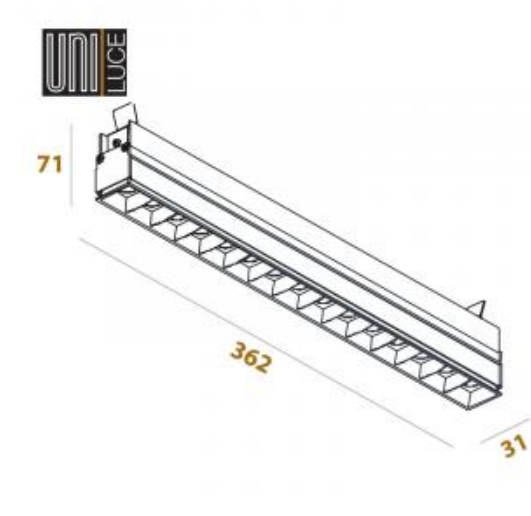

Location:

Interior

Fixation:

Ceiling

Installation:

Recessed

Product dimension:

370x108x56mm

Cut hole size:

367x50mm

Input:

220-240V 50\60Hz

IP:

20

Class:

III

DIM Option:

ON/OFF DALI TRIAC DTW

<https://uni-luce.com>

+39 339 505 5880

[info@uni-luce.com](mailto:info@uni-luce.com)

Via Monselice, 26, 20832 Desio

MB, Italy

ILLUSION: The range includes an adjustable version with trim and a trimless solution. The ILLUSION WALL WASH is ideal for instance to emphasize an artwork on the wall. The specific design of the trimless luminaire grants the opportunity to install it either completely into the ceiling or semi-recessed, to evoke more expression into the room. Different colors are available for choice.