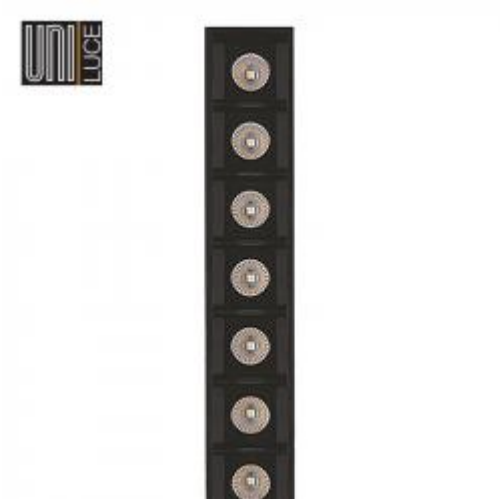

## ILLUSION 15 TRIMLESS

Available colors:

● 367-B30TR

○ 367-B30TR

Beam angle:

30°

LED Color:

2700K 3000K 4000K

LED power:

15x1W

Lamp Power:

15x2W 700mA

CRI:

90

Lamp Lumen:

3750lm

Location:

Interior

Fixation:

Ceiling

Installation:

Recessed

Product dimension:

370x108x56mm

DIM Option:

ON/OFF DALI TRIAC DTW

<https://uni-luce.com>

+39 339 505 5880

[info@uni-luce.com](mailto:info@uni-luce.com)

Via Monselice, 26, 20832 Desio

MB, Italy

ILLUSION: The range includes an adjustable version with trim and a trimless solution. The ILLUSION WALL WASH is ideal for instance to emphasize an artwork on the wall. The specific design of the trimless luminaire grants the opportunity to install it either completely into the ceiling or semi-recessed, to evoke more expression into the room. Different colors are available for choice.