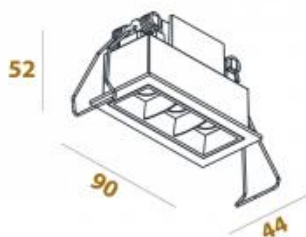

## ILLUSION 3

Available colors:

- 364-BB6
- 364-WB6
- 

Beam angle:	30°
LED Color:	2700K 3000K 4000K
LED power:	3x1W
Lamp Power:	3x2W 700mA
CRI:	90
Lamp Lumen:	750lm
Location:	Interior
Fixation:	Ceiling
Installation:	Recessed
Product dimension:	2x47mm
Cut hole size:	83x36mm
Input:	220-240V 50\60Hz
IP:	20
Class:	III
DIM Option:	ON/OFF DALI TRIAC DTW

<https://uni-luce.com>

+39 339 505 5880

[info@uni-luce.com](mailto:info@uni-luce.com)

Via Monselice, 26, 20832 Desio

MB, Italy

ILLUSION: The range includes an adjustable version with trim and a trimless solution. The ILLUSION WALL WASH is ideal for instance to emphasize an artwork on the wall. The specific design of the trimless luminaire grants the opportunity to install it either completely into the ceiling or semi-recessed, to evoke more expression into the room. Different colors are available for choice.