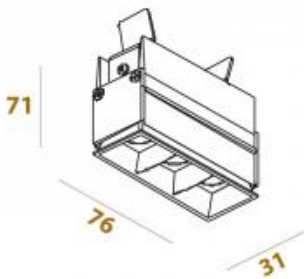

<https://uni-luce.com>
+39 339 505 5880
info@uni-luce.com

Via Monselice, 26, 20832 Desio
MB, Italy

ILLUSION 3 TRIMLESS

Available colors:	● 365-B6TR
Beam angle:	30° 46°
LED Color:	2700K 3000K 4000K
LED power:	3x1W
Lamp Power:	3x2W 700mA
CRI:	90
Lamp Lumen:	750lm
Location:	Interior
Fixation:	Ceiling
Installation:	Recessed
Product dimension:	81x94x56mm
Cut hole size:	86x58mm
Input:	220-240V 50\60Hz
IP:	20
Class:	III
DIM Option:	ON/OFF DALI TRIAC

<https://uni-luce.com>

+39 339 505 5880

info@uni-luce.com

Via Monselice, 26, 20832 Desio

MB, Italy

ILLUSION: The range includes an adjustable version with trim and a trimless solution. The ILLUSION WALL WASH is ideal for instance to emphasize an artwork on the wall. The specific design of the trimless luminaire grants the opportunity to install it either completely into the ceiling or semi-recessed, to evoke more expression into the room. Different colors are available for choice.