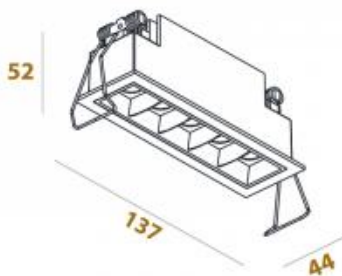

<https://uni-luce.com>
+39 339 505 5880
info@uni-luce.com

Via Monselice, 26, 20832 Desio
MB, Italy

ILLUSION 5

Available colors:

- 364-BB10
- 364-WB10

Beam angle:	30° 46°
LED Color:	2700K 3000K 4000K
LED power:	5x1W
Lamp Power:	5x2W 700mA
CRI:	90
Lamp Lumen:	1250lm
Location:	Interior
Fixation:	Ceiling
Installation:	Recessed
Product dimension:	137x44x52mm
Cut hole size:	130x36mm
Input:	220-240V 50\60Hz
IP:	20
Class:	III
DIM Option:	ON/OFF DALI TRIAC DTW

<https://uni-luce.com>

+39 339 505 5880

info@uni-luce.com

Via Monselice, 26, 20832 Desio

MB, Italy

ILLUSION: The range includes an adjustable version with trim and a trimless solution. The ILLUSION WALL WASH is ideal for instance to emphasize an artwork on the wall. The specific design of the trimless luminaire grants the opportunity to install it either completely into the ceiling or semi-recessed, to evoke more expression into the room. Different colors are available for choice.