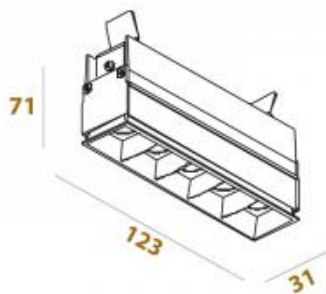

<https://uni-luce.com>
+39 339 505 5880
info@uni-luce.com

Via Monselice, 26, 20832 Desio
MB, Italy

ILLUSION 5 TRIMLESS

Available colors:

● 367-B10TR

○ 367-B10TR

Beam angle:

30°

LED Color:

2700K 3000K 4000K

LED power:

5x1W

Lamp Power:

5x2W 700mA

CRI:

90

Lamp Lumen:

1250lm

Location:

Interior

Fixation:

Ceiling

Installation:

Recessed

Product dimension:

130x108x56mm

Cut hole size:

137x50mm

Input:

220-240V 50\60Hz

IP:

20

Class:

III

DIM Option:

ON/OFF DALI TRIAC DTW