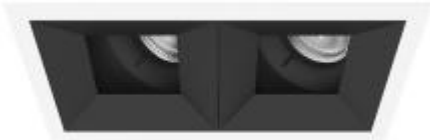

<https://uni-luce.com>
+39 339 505 5880
info@uni-luce.com

Via Monselice, 26, 20832 Desio
MB, Italy

IMAGE-2 M+ SQ

Available colors:

- 442-W39SQ
- 442-B39SQ
- 442-WB39SQ

| | |
|--------------------|-------------------|
| Beam angle: | 21° |
| LED Color: | 2700K 3000K 4000K |
| LED power: | 36W |
| Lamp Power: | 39W 500mA |
| CRI: | 80 |
| Lamp Lumen: | 4174lm |
| Location: | Interior |
| Fixation: | Ceiling |
| Installation: | Recessed |
| Product dimension: | 209x115x92mm |
| Cut hole size: | 192x102mm |
| Input: | 220-240V 50\60Hz |
| IP: | 20 |
| Class: | III |
| DIM Option: | ON/OFF DALI TRIAC |