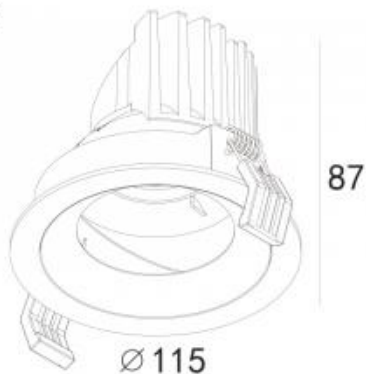

Recessed

Product dimension:

115x87mm

Cut hole size:

100mm

Input:

220-240V 50\60Hz

IP:

20

Class:

III

DIM Option:

ON/OFF DALI TRIAC

<https://uni-luce.com>

+39 339 505 5880

info@uni-luce.com