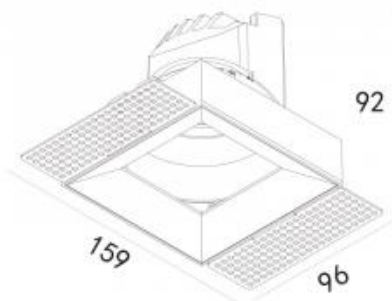

<https://uni-luce.com>
+39 339 505 5880
info@uni-luce.com

Via Monselice, 26, 20832 Desio
MB, Italy

IMAGE M+ SQ TRIMLESS

Available colors:

○ 441-W20SQTR

● 441-B20SQTR

Beam angle:

22°

LED Color:

2700K 3000K 4000K

LED power:

18W

Lamp Power:

20W 500mA

CRI:

80

Lamp Lumen:

2087lm

Location:

Interior

Fixation:

Ceiling

Installation:

Recessed

Product dimension:

159x96x92mm

Cut hole size:

104x97mm

Input:

220-240V 50\60Hz

IP:

20

Class:

III

DIM Option:

ON/OFF DALI TRIAC