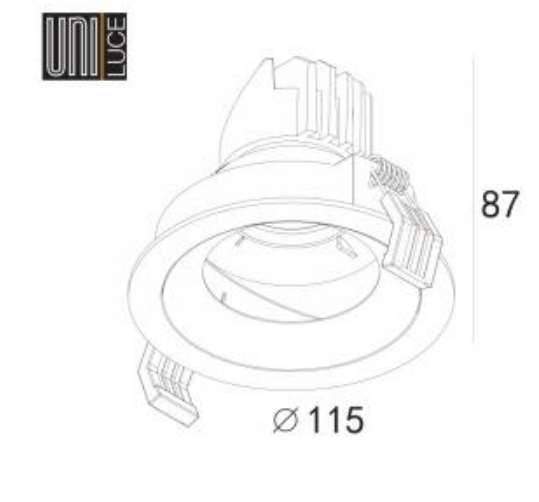

## IMAGE M RO

- 441-W15RO
- 441-B15RO
- 441-WB15RO

Available colors:

Beam angle:	8° 22° 33°
LED Color:	2700K 3000K 4000K
LED power:	13W
Lamp Power:	20W 500mA
CRI:	80
Lamp Lumen:	1425lm
Location:	Interior
Fixation:	Ceiling
Installation:	Recessed
Product dimension:	115x87mm
Cut hole size:	100mm
Input:	220-240V 50\60Hz
IP:	20
Class:	III
DIM Option:	ON/OFF DALI TRIAC

<https://uni-luce.com>

+39 339 505 5880

[info@uni-luce.com](mailto:info@uni-luce.com)

Via Monselice, 26, 20832 Desio

MB, Italy

IMAGE is a unique collection in the UNI LUCE product portfolio. But one thing all members of the IMAGE family have in common is that the light source is deeply recessed into the luminaire, resulting in a high level of visual comfort. This range can be with or without trim, round or square, single or double, with different colour finishes. In addition, models with narrow beam angle, gives special atmosphere to the room, emphasizing separate objects in the room.