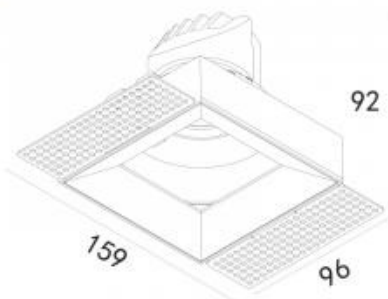

<https://uni-luce.com>
+39 339 505 5880
info@uni-luce.com

Via Monselice, 26, 20832 Desio
MB, Italy

IMAGE M SQ TRIMLESS

Available colors:

○ 441-W15SQTR

● 441-B15SQTR

Beam angle:

9° 23°

LED Color:

2700K 3000K 4000K

LED power:

13W

Lamp Power:

15W 350mA

CRI:

80

Lamp Lumen:

1425lm

Location:

Interior

Fixation:

Ceiling

Installation:

Recessed

Product dimension:

159x96x92mm

Cut hole size:

104x97mm

Input:

220-240V 50\60Hz

IP:

20

Class:

III

DIM Option:

ON/OFF DALI TRIAC