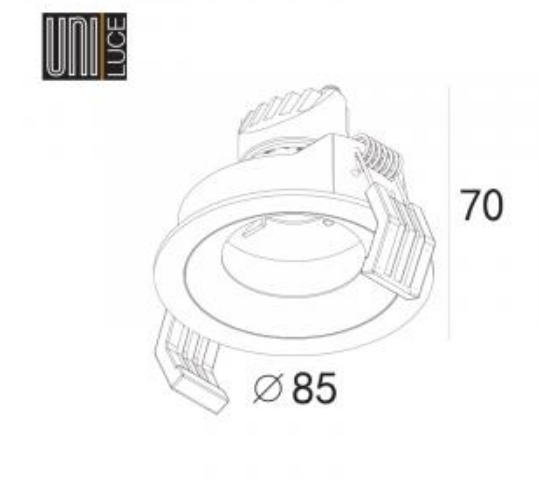

<https://uni-luce.com>
+39 339 505 5880
info@uni-luce.com

Via Monselice, 26, 20832 Desio
MB, Italy

IMAGE S RO

- 441-W8RO
- 441-B8RO
- 441-WB8RO

Available colors:

Beam angle:	38° 50° 27°
LED Color:	2700K 3000K 4000K
LED power:	7W
Lamp Power:	8W 200mA
CRI:	80
Lamp Lumen:	657lm
Location:	Interior
Fixation:	Ceiling
Installation:	Recessed
Product dimension:	85x70mm
Cut hole size:	78mm
Input:	220-240V 50\60Hz
IP:	20
Class:	III
DIM Option:	ON/OFF DALI TRIAC

<https://uni-luce.com>

+39 339 505 5880

info@uni-luce.com

Via Monselice, 26, 20832 Desio

MB, Italy

IMAGE is a unique collection in the UNI LUCE product portfolio. But one thing all members of the IMAGE family have in common is that the light source is deeply recessed into the luminaire, resulting in a high level of visual comfort. This range can be with or without trim, round or square, single or double, with different colour finishes. In addition, models with narrow beam angle, gives special atmosphere to the room, emphasizing separate objects in the room.