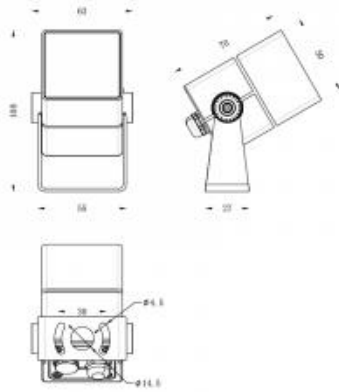

<https://uni-luce.com>
+39 339 505 5880
info@uni-luce.com

Via Monselice, 26, 20832 Desio
MB, Italy

INTEGRA-1 SS A 3 FL

Available colors:	<input type="radio"/> 2421-W3
	<input checked="" type="radio"/> 2421-B3
	<input type="radio"/> 2421-GR3
	<input type="radio"/> 2421-DGR3
	<input type="radio"/>
Beam angle:	5° 8° 10° 12° 20° 24° 36° 60°
	10x30°
LED Color:	3000K 4000K 6000K 5000K RGB
	RGBW 5700K
Lamp Power:	3W
CRI:	90
Lamp Lumen:	240lm
Material:	die-casting powder coating aluminum, glass
Location:	Exterior
Fixation:	Ground, Wall
Product dimension:	D50xL70mm
Input:	220-240V 50\60Hz
IP:	66
Class:	II
DIM Option:	ON/OFF DALI DMX
Structure:	Spot Adjust: 0~180°
IK:	08

<https://uni-luce.com>

+39 339 505 5880

info@uni-luce.com

Via Monselice, 26, 20832 Desio

MB, Italy

INTEGRA is a striking combination of elegance and flexibility, it allows the designer to meet the specific functional and aesthetic requirements of any project. INTRA is characterized by a pure, minimalist design that doesn't overpower its environment, its multi-zone lighting requirements in a continuous and uniform design language. Thanks to different optics and sizes, INTRA enables both precise lighting and a combination of lighter and darker zones for an effective blend of landscape, social interaction and lighting. In addition, RGB / RGBW / TURNABLE WHITE version is available for choice. INTEGRA floodlight can be installed on the ground, on the pole, on the wall. Anti-glare accessories can be added to the floodlights' for better light effect.