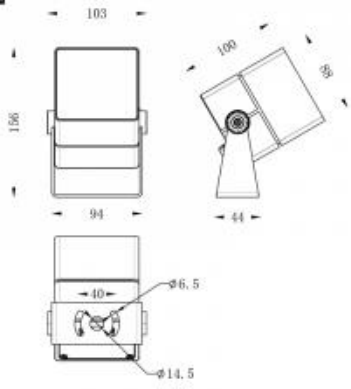

<https://uni-luce.com>
+39 339 505 5880
info@uni-luce.com

Via Monselice, 26, 20832 Desio
MB, Italy

INTEGRA-4 M 10 FL

Available colors:	<input type="radio"/> 2418-W10
	<input checked="" type="radio"/> 2418-B10
	<input type="radio"/> 2418-GR10
	<input type="radio"/> 2418-DGR10
	<input type="radio"/>
Beam angle:	3° 6° 10° 20° 30° 40° 60° 40° 10x20° 10x30°
LED Color:	3000K 4000K 6000K 5000K RGB RGBW 5700K
Lamp Power:	10W
CRI:	90K
Lamp Lumen:	800lm
Material:	die-casting powder coating aluminum, glass
Location:	Exterior
Fixation:	Ground, Wall
Product dimension:	D88xL100mm
Input:	220-240V 50\60Hz
IP:	66
Class:	II
DIM Option:	ON/OFF DALI DTW
Structure:	Spot Adjust: 0~180°
IK:	08

<https://uni-luce.com>

+39 339 505 5880

info@uni-luce.com

Via Monselice, 26, 20832 Desio

MB, Italy

INTEGRA is a striking combination of elegance and flexibility, it allows the designer to meet the specific functional and aesthetic requirements of any project. INTRA is characterized by a pure, minimalist design that doesn't overpower its environment, its multi-zone lighting requirements in a continuous and uniform design language. Thanks to different optics and sizes, INTRA enables both precise lighting and a combination of lighter and darker zones for an effective blend of landscape, social interaction and lighting. In addition, RGB / RGBW / TURNABLE WHITE version is available for choice. INTEGRA floodlight can be installed on the ground, on the pole, on the wall. Anti-glare accessories can be added to the floodlights' for better light effect.