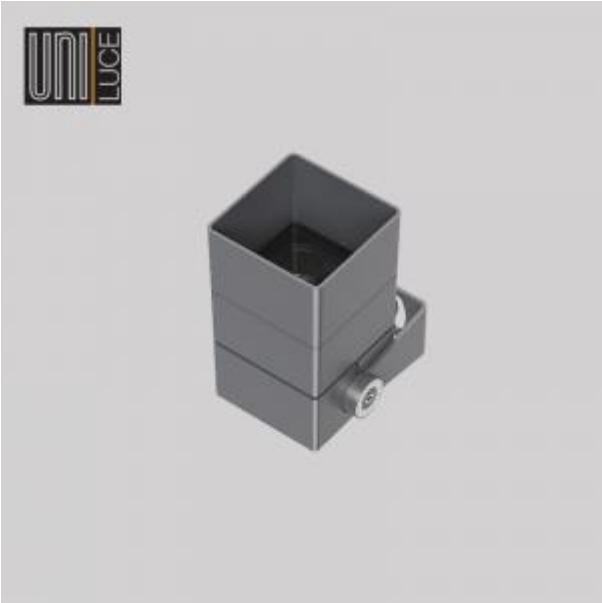

<https://uni-luce.com>
+39 339 505 5880
info@uni-luce.com

Via Monselice, 26, 20832 Desio
MB, Italy

INTEGRA-4 S 6 FL

Available colors:	<input type="radio"/> 2420-W6
	<input checked="" type="radio"/> 2420-B6
	<input type="radio"/> 2420-GR6
	<input type="radio"/> 2420-DGR6
Beam angle:	5° 8° 10° 12° 20° 25° 30° 40° 45° 60° 10X22° 20x60°
LED Color:	3000K 4000K 6000K 5000K RGB RGBW 5700K
Lamp Power:	6W
CRI:	90
Lamp Lumen:	480lm
Material:	die-casting powder coating aluminum, glass
Location:	Exterior
Fixation:	Ground, Wall
Product dimension:	D70xL80mm
Input:	220-240V 50\60Hz
IP:	66
Class:	II
DIM Option:	ON/OFF DALI DMX
Structure:	Spot Adjust: 0~180°
IK:	08

<https://uni-luce.com>

+39 339 505 5880

info@uni-luce.com

Via Monselice, 26, 20832 Desio

MB, Italy

INTEGRA is a striking combination of elegance and flexibility, it allows the designer to meet the specific functional and aesthetic requirements of any project. INTRA is characterized by a pure, minimalist design that doesn't overpower its environment, its multi-zone lighting requirements in a continuous and uniform design language. Thanks to different optics and sizes, INTRA enables both precise lighting and a combination of lighter and darker zones for an effective blend of landscape, social interaction and lighting. In addition, RGB / RGBW / TURNABLE WHITE version is available for choice. INTEGRA floodlight can be installed on the ground, on the pole, on the wall. Anti-glare accessories can be added to the floodlights' for better light effect.