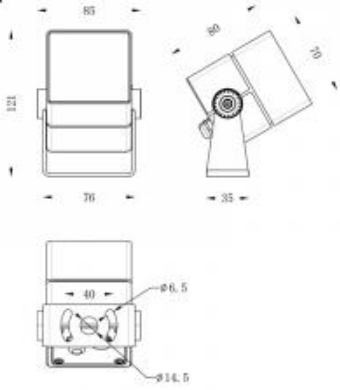

<https://uni-luce.com>
+39 339 505 5880
info@uni-luce.com

Via Monselice, 26, 20832 Desio
MB, Italy

INTEGRA-4 S 6 FL

Available colors:	<input type="radio"/> 2420-W6
	<input checked="" type="radio"/> 2420-B6
	<input type="radio"/> 2420-GR6
	<input type="radio"/> 2420-DGR6
Beam angle:	5° 8° 10° 12° 20° 25° 30° 40° 45° 60° 10X22° 20x60°
LED Color:	3000K 4000K 6000K 5000K RGB RGBW 5700K
Lamp Power:	6W
CRI:	90
Lamp Lumen:	480lm
Material:	die-casting powder coating aluminum, glass
Location:	Exterior
Fixation:	Ground, Wall
Product dimension:	D70xL80mm
Input:	220-240V 50\60Hz
IP:	66
Class:	II
DIM Option:	ON/OFF DALI DMX
Structure:	Spot Adjust: 0~180°
IK:	08

<https://uni-luce.com>

+39 339 505 5880

info@uni-luce.com

Via Monselice, 26, 20832 Desio

MB, Italy

INTEGRA is a striking combination of elegance and flexibility, it allows the designer to meet the specific functional and aesthetic requirements of any project. INTRA is characterized by a pure, minimalist design that doesn't overpower its environment, its multi-zone lighting requirements in a continuous and uniform design language. Thanks to different optics and sizes, INTRA enables both precise lighting and a combination of lighter and darker zones for an effective blend of landscape, social interaction and lighting. In addition, RGB / RGBW / TURNABLE WHITE version is available for choice. INTEGRA floodlight can be installed on the ground, on the pole, on the wall. Anti-glare accessories can be added to the floodlights' for better light effect.