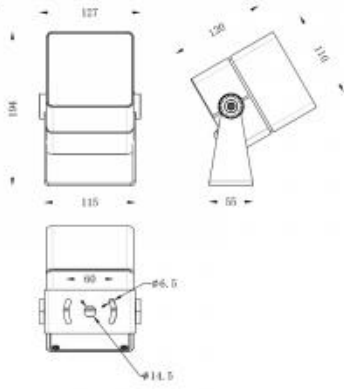

<https://uni-luce.com>
+39 339 505 5880
info@uni-luce.com

Via Monselice, 26, 20832 Desio
MB, Italy

INTEGRA-9 L 18 FL

Available colors:	<input type="radio"/> 2417-W18
	<input checked="" type="radio"/> 2417-B18
	<input type="radio"/> 2417-GR18
	<input type="radio"/> 2417-DGR18
Beam angle:	5° 8° 10° 12° 20° 25° 30° 40° 45° 60° 10x22° 20x60°
LED Color:	3000K 4000K 6000K 5000K RGB RGBW 5700K
Lamp Power:	18W
CRI:	90
Lamp Lumen:	1440lm
Material:	die-casting powder coating aluminum, glass
Location:	Exterior
Fixation:	Ground, Wall
Product dimension:	D110xL120mm
Input:	220-240V 50\60Hz
IP:	66
Class:	II
DIM Option:	ON/OFF DALI DMX
Structure:	Spot Adjust: 0~180°
IK:	08

<https://uni-luce.com>

+39 339 505 5880

info@uni-luce.com

Via Monselice, 26, 20832 Desio

MB, Italy

INTEGRA is a striking combination of elegance and flexibility, it allows the designer to meet the specific functional and aesthetic requirements of any project. INTRA is characterized by a pure, minimalist design that doesn't overpower its environment, its multi-zone lighting requirements in a continuous and uniform design language. Thanks to different optics and sizes, INTRA enables both precise lighting and a combination of lighter and darker zones for an effective blend of landscape, social interaction and lighting. In addition, RGB / RGBW / TURNABLE WHITE version is available for choice. INTEGRA floodlight can be installed on the ground, on the pole, on the wall. Anti-glare accessories can be added to the floodlights' for better light effect.