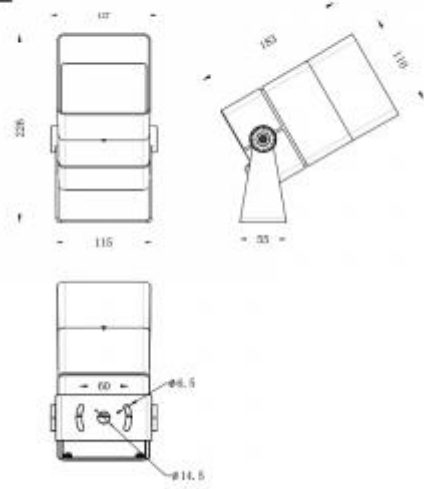

<https://uni-luce.com>
+39 339 505 5880
info@uni-luce.com

Via Monselice, 26, 20832 Desio
MB, Italy

INTEGRA-9 L 24 FL

Available colors:	<input type="radio"/> 2417-W24
	<input checked="" type="radio"/> 2417-B24
	<input type="radio"/> 2417-GR24
	<input type="radio"/> 2417-DGR24
Beam angle:	3° 6° 10° 20° 40° 10x20° 10x30°
LED Color:	3000K 4000K 6000K 5000K RGB RGBW 5700K
Lamp Power:	24W
CRI:	90
Lamp Lumen:	1920lm
Material:	die-casting powder coating aluminum, glass
Location:	Exterior
Fixation:	Ground, Wall
Product dimension:	D110xL120mm
Input:	220-240V 50\60Hz
IP:	66
Class:	II
DIM Option:	ON/OFF DALI DMX
Structure:	Spot Adjust: 0~180°
IK:	08

<https://uni-luce.com>

+39 339 505 5880

info@uni-luce.com

Via Monselice, 26, 20832 Desio

MB, Italy

INTEGRA is a striking combination of elegance and flexibility, it allows the designer to meet the specific functional and aesthetic requirements of any project. INTRA is characterized by a pure, minimalist design that doesn't overpower its environment, its multi-zone lighting requirements in a continuous and uniform design language. Thanks to different optics and sizes, INTRA enables both precise lighting and a combination of lighter and darker zones for an effective blend of landscape, social interaction and lighting. In addition, RGB / RGBW / TURNABLE WHITE version is available for choice. INTEGRA floodlight can be installed on the ground, on the pole, on the wall. Anti-glare accessories can be added to the floodlights' for better light effect.