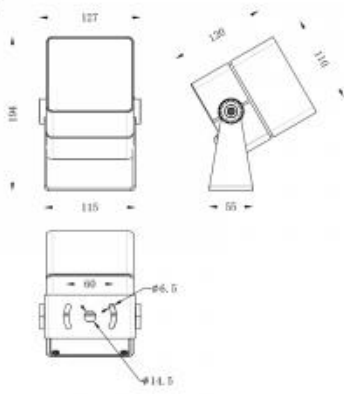

<https://uni-luce.com>
+39 339 505 5880
info@uni-luce.com

Via Monselice, 26, 20832 Desio
MB, Italy

INTEGRA-9 L 24 FL

Available colors:	<input type="radio"/> 2417-W24
	<input checked="" type="radio"/> 2417-B24
	<input type="radio"/> 2417-GR24
	<input type="radio"/> 2417-DGR24
Beam angle:	3° 6° 10° 20° 40° 10x20° 10x30°
LED Color:	3000K 4000K 6000K 5000K RGB RGBW 5700K
Lamp Power:	24W
CRI:	90
Lamp Lumen:	1920lm
Material:	die-casting powder coating aluminum, glass
Location:	Exterior
Fixation:	Ground, Wall
Product dimension:	D110xL120mm
Input:	220-240V 50\60Hz
IP:	66
Class:	II
DIM Option:	ON/OFF DALI DMX
Structure:	Spot Adjust: 0~180°
IK:	08

<https://uni-luce.com>

+39 339 505 5880

info@uni-luce.com

Via Monselice, 26, 20832 Desio

MB, Italy

INTEGRA is a striking combination of elegance and flexibility, it allows the designer to meet the specific functional and aesthetic requirements of any project. INTRA is characterized by a pure, minimalist design that doesn't overpower its environment, its multi-zone lighting requirements in a continuous and uniform design language. Thanks to different optics and sizes, INTRA enables both precise lighting and a combination of lighter and darker zones for an effective blend of landscape, social interaction and lighting. In addition, RGB / RGBW / TURNABLE WHITE version is available for choice. INTEGRA floodlight can be installed on the ground, on the pole, on the wall. Anti-glare accessories can be added to the floodlights' for better light effect.