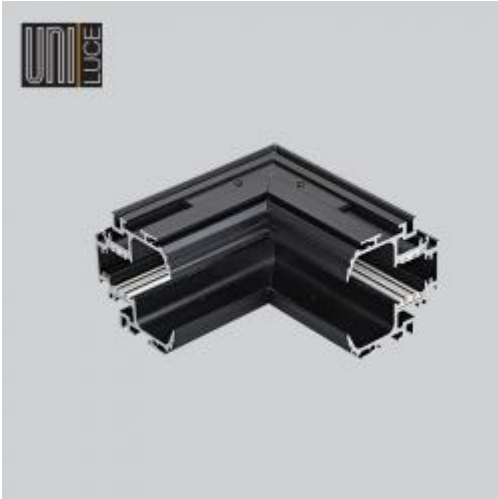

<https://uni-luce.com>

+39 339 505 5880

info@uni-luce.com

Via Monselice, 26, 20832 Desio

MB, Italy

L-SHAPE IN CONNECTOR

Available colors:

1136-W

1136-B

Beam angle:

0° 0° 0°

Location:

Interior

Product dimension:

50x50x29mm