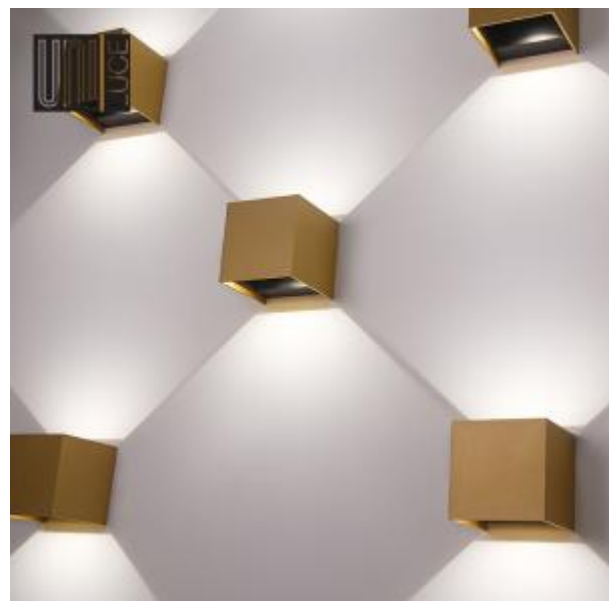

DIM Option:

ON/OFF TRIAC

<https://uni-luce.com>

+39 339 505 5880

info@uni-luce.com

Via Monselice, 26, 20832 Desio

MB, Italy

LATERAL is the best example of design flexibility. Thanks to its beam angle adjusting mechanism, LATERAL can easily change the beam angle on the wall, creating the new lighting effect in the room. In addition, LATERAL has IP43 protection, that makes it possible to use the lamp in the areas where additional protection is required.