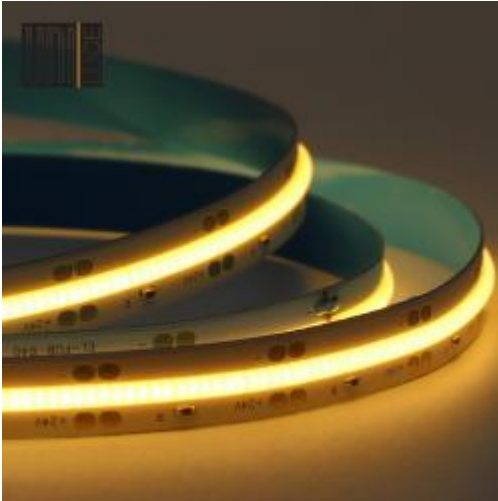

## LED STRIP G312-24-8MM

Available colors:  UNI-G312-24-8MM  
Beam angle: 0°  
LED Color: 2700K 3000K 4000K 6000K 2300K  
R G B  
CRI: 90  
Location: Interior  
Product dimension: 8x 5000mm  
IP: 20 65  
Lumen/W: 70lm/W  
LEDs/M: 312  
Power:: 8W/m  
Voltage:: 24V