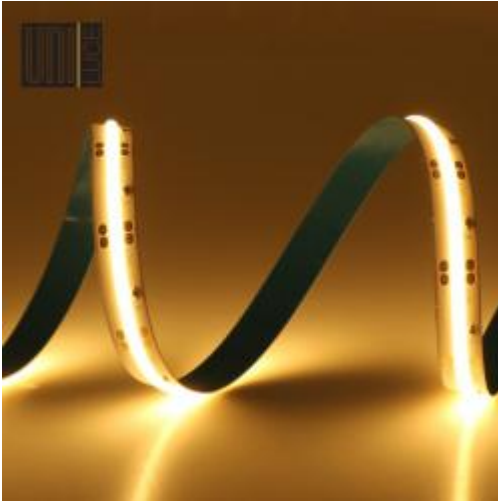

## LED STRIP G320-24-8MM

Available colors:  UNI- G312-24-8MM

Beam angle: 0°

LED Color: 2700K 3000K 4000K 6000K 5000K

LED Color: R G B

CRI: 90

Location: Interior

Product dimension: 8x5000mm

IP: 20 65

Lumen/W: 100lm/W

LEDs/M: 320

Power:: 8W/m

Voltage:: 24V