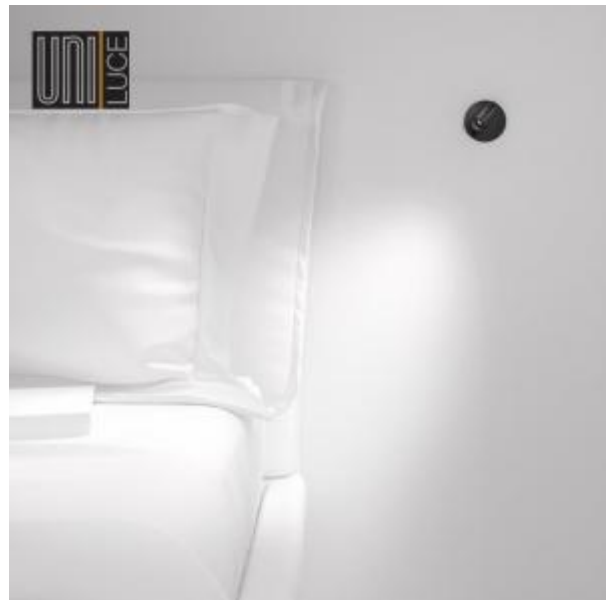

<https://uni-luce.com>
+39 339 505 5880
info@uni-luce.com

Via Monselice, 26, 20832 Desio
MB, Italy

LEO RECESSED RO

Available colors:

- 470-W2RO
- 470-B2RO
- 470-MG2RO
- 470-CD2RO
- 470-BZ2RO

Beam angle:	7° 13° 50°
LED Color:	2700K 3000K 4000K
LED power:	1,3W
Lamp Power:	1,6W
CRI:	80
Lamp Lumen:	128lm
Location:	Interior
Fixation:	Wall
Installation:	Surface
Product dimension:	78x86x63mm
Input:	220-240V 50\60Hz
IP:	20
Class:	I

<https://uni-luce.com>

+39 339 505 5880

info@uni-luce.com

Via Monselice, 26, 20832 Desio

MB, Italy

LEO is the best bedside lamp for the bedroom. The idea of minimalism, creativity and functionality in one product. Round and square shapes are available for choice.