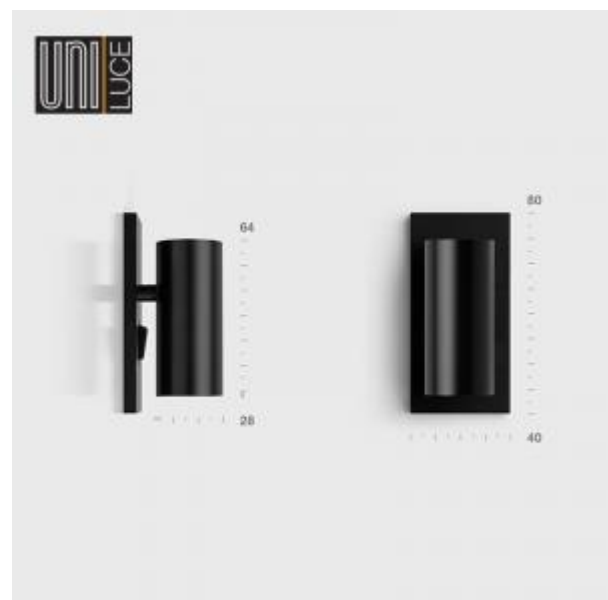

<https://uni-luce.com>
+39 339 505 5880
info@uni-luce.com

Via Monselice, 26, 20832 Desio
MB, Italy

LEO RECESSED SQ

Available colors:

- 470-W2SQ
- 470-B2SQ
- 470-MG2SQ
- 470-CD2SQ
- 470-BZ2SQ

Beam angle: 7° 13° 50°
LED Color: 2700K 3000K 4000K
LED power: 1,3W
Lamp Power: 1,6W
CRI: 80
Lamp Lumen: 128lm
Location: Interior
Fixation: Wall
Installation: Surface
Product dimension: 40x83x80mm
Input: 220-240V 50\60Hz
IP: 20
Class: I

<https://uni-luce.com>

+39 339 505 5880

info@uni-luce.com

Via Monselice, 26, 20832 Desio

MB, Italy

LEO is the best bedside lamp for the bedroom. The idea of minimalism, creativity and functionality in one product. Round and square shapes are available for choice.