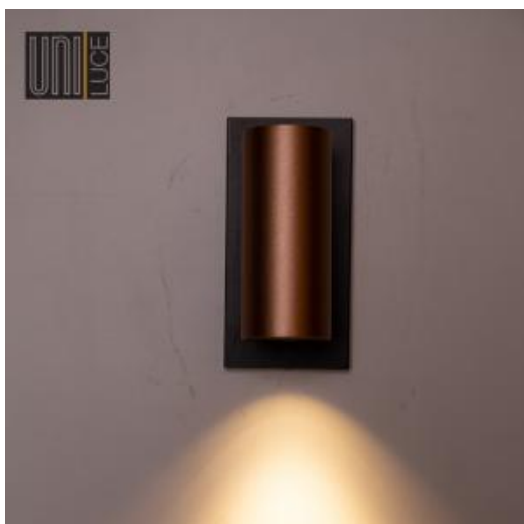

<https://uni-luce.com>
+39 339 505 5880
info@uni-luce.com

Via Monselice, 26, 20832 Desio
MB, Italy

LEO RECESSED SQ

Available colors:

- 470-W2SQ
- 470-B2SQ
- 470-MG2SQ
- 470-CD2SQ
- 470-BZ2SQ

Beam angle: 7° 13° 50°
LED Color: 2700K 3000K 4000K
LED power: 1,3W
Lamp Power: 1,6W
CRI: 80
Lamp Lumen: 128lm
Location: Interior
Fixation: Wall
Installation: Surface
Product dimension: 40x83x80mm
Input: 220-240V 50\60Hz
IP: 20
Class: I

<https://uni-luce.com>

+39 339 505 5880

info@uni-luce.com

Via Monselice, 26, 20832 Desio

MB, Italy

LEO is the best bedside lamp for the bedroom. The idea of minimalism, creativity and functionality in one product. Round and square shapes are available for choice.