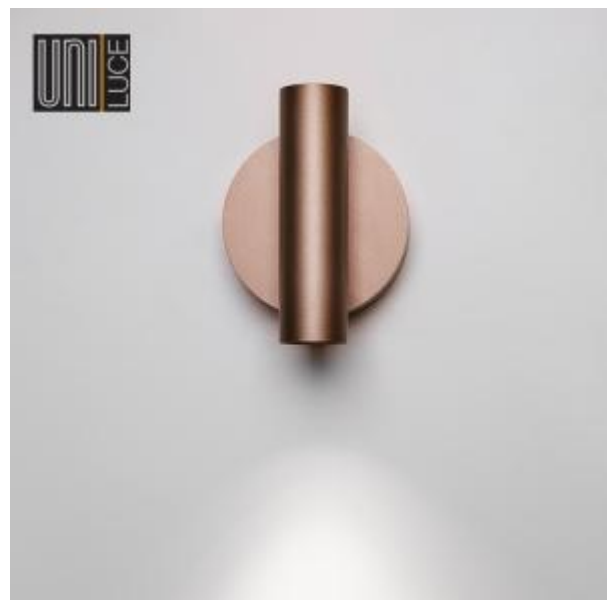

## LEO RO

Available colors:

- 445-W2RO
- 445-B2RO
- 445-MG2RO
- 445-CD2RO
- 445-BZ2RO

Beam angle: 7° 13° 50°  
LED Color: 2700K 3000K 4000K  
LED power: 1,3W  
Lamp Power: 1,6W  
CRI: 80  
Lamp Lumen: 128lm  
Location: Interior  
Fixation: Wall  
Installation: Surface  
Product dimension: 78x61,7x100mm  
Input: 220-240V 50\60Hz  
IP: 20  
Class: I

<https://uni-luce.com>

+39 339 505 5880

[info@uni-luce.com](mailto:info@uni-luce.com)

Via Monselice, 26, 20832 Desio

MB, Italy

LEO is the best bedside lamp for the bedroom. The idea of minimalism, creativity and functionality in one product. Round and square shapes are available for choice.